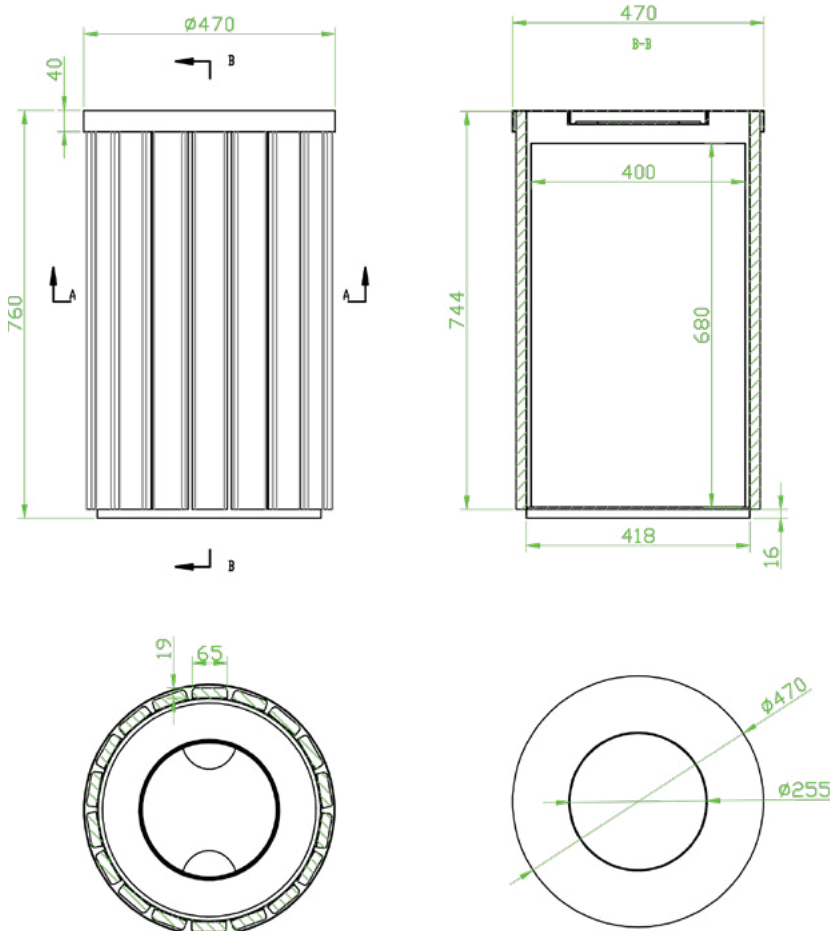

# BW4290HS GARBAGE BIN WITH ROTATING CAP, 85L

Materials : Composite and structure in 201 stainless steel with outdoor powder coating. No visible screws with rotating cover.

Installation : This garbage bin must be fixed on the ground, properly anchored.

Colors : Choices according to the chart.

Totales dimensions : Height : 30" Width : 16" Depth : 16" Weight : 28 kg

Plan measures in millimeters

Contains up to 85L of waste.

\*The Composite surfaces are covered with UV spray coating to prevent discoloration.