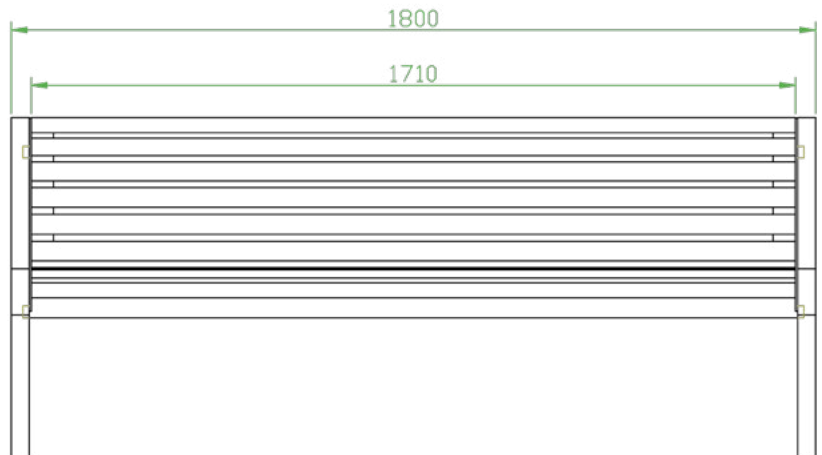

FW129 BENCH WITH BACKREST AND ARMRESTS

Materials : Composite and matte black cast iron legs with zinc rich primer coating and outdoor powder coating.

Installation : This bench must be fixed on the ground, properly anchored.

Colors : Choices according to the chart.

Total dimensions : Height : 30" Width : 72" Dept : 24" Weight : 89 kg

Plan measures in millimeters

* The Composite surfaces are covered with UV spray coating to prevent discoloration.