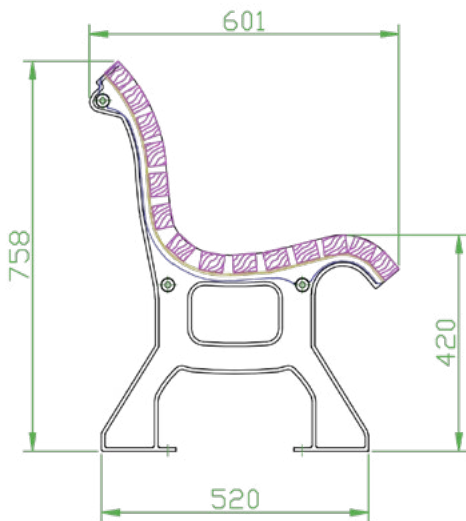

FW129 BENCH WITH BACKREST AND ARMRESTS

Materials : Composite and matte black cast iron legs with zinc rich primer coating and outdoor powder coating.

Installation : This bench must be fixed on the ground, properly anchored.

Colors : Choices according to the chart.

Total dimensions : Height : 30" Width : 72" Dept : 24" Weight : 89 kg

Plan measures in millimeters

* The Composite surfaces are covered with UV spray coating to prevent discoloration.