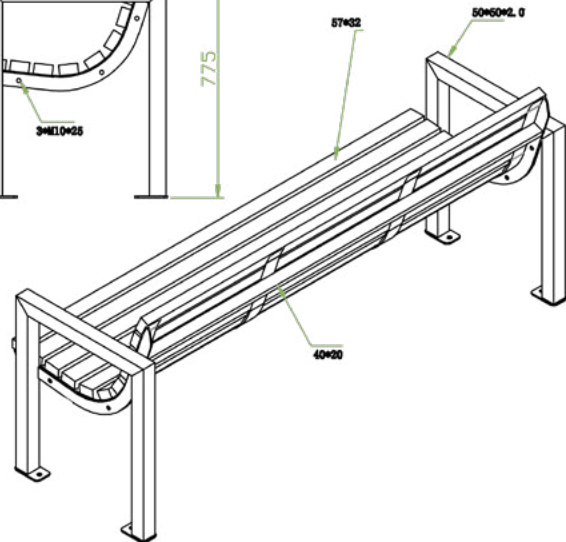

# FW26 PARK BENCH WITH BACKREST

Materials : Composite and structure in 201 stainless steel with outdoor powder coating.

Installation : This bench must be fixed on the ground, properly anchored.

Colors : Choices according to the chart.

Total dimensions :    Height : 31"    Width : 72"    Dept : 24"    Weight : 73,5 kg

Plan measures in millimeters

\* The Composite surfaces are covered with UV spray coating to prevent discoloration.