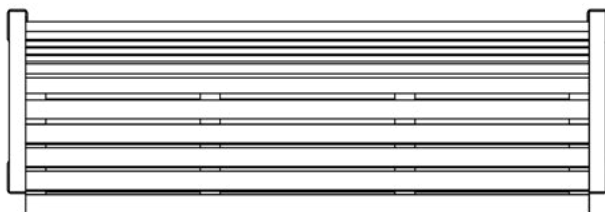

# FW26 PARK BENCH WITH BACKREST

Materials : Composite and structure in 201 stainless steel with outdoor powder coating.

Installation : This bench must be fixed on the ground, properly anchored.

Colors : Choices according to the chart.

Total dimensions :    Height : 31"    Width : 72"    Dept : 24"    Weight : 73,5 kg

Plan measures in millimeters

\* The Composite surfaces are covered with UV spray coating to prevent discoloration.