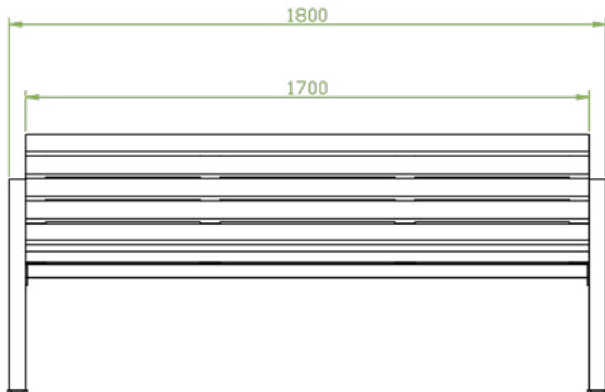

# FW26 PARK BENCH WITH BACKREST

Materials : Composite and structure in 201 stainless steel with outdoor powder coating.

Installation : This bench must be fixed on the ground, properly anchored.

Colors : Choices according to the chart.

Total dimensions :    Height : 31"    Width : 72"    Dept : 24"    Weight : 73,5 kg

Plan measures in millimeters

\* The Composite surfaces are covered with UV spray coating to prevent discoloration.