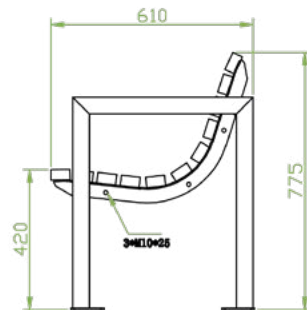

# FW26 PARK BENCH WITH BACKREST

Materials : Composite and structure in 201 stainless steel with outdoor powder coating.

Installation : This bench must be fixed on the ground, properly anchored.

Colors : Choices according to the chart.

Total dimensions :    Height : 31"    Width : 72"    Dept : 24"    Weight : 73,5 kg

Plan measures in millimeters

\* The Composite surfaces are covered with UV spray coating to prevent discoloration.