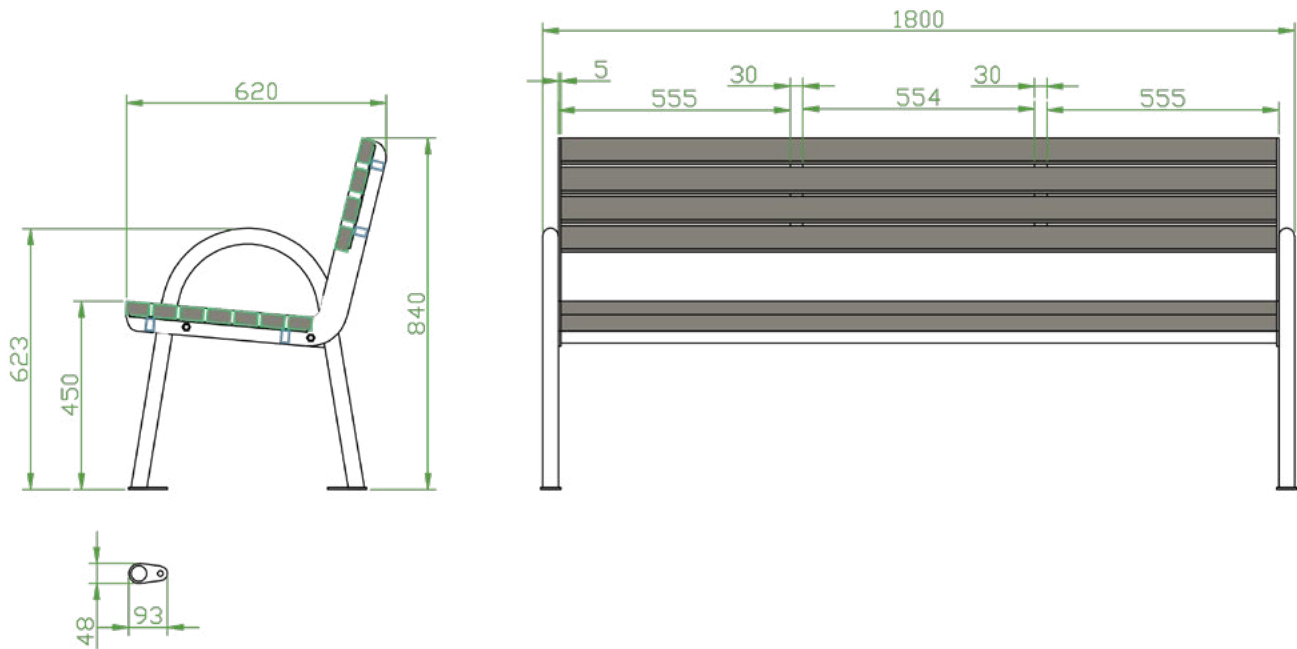

# FW27 PARK BENCH WITH BACKREST

Materials : Composite and structure in 201 stainless steel with outdoor powder coating.

Installation : This bench must be fixed on the ground, properly anchored.

Colors : Choices according to the chart.

Total dimensions :      Height : 33"      Width : 72"      Dept : 24"      Weight : 71 kg

Plan measures in millimeters

\* The Composite surfaces are covered with UV spray coating to prevent discoloration.