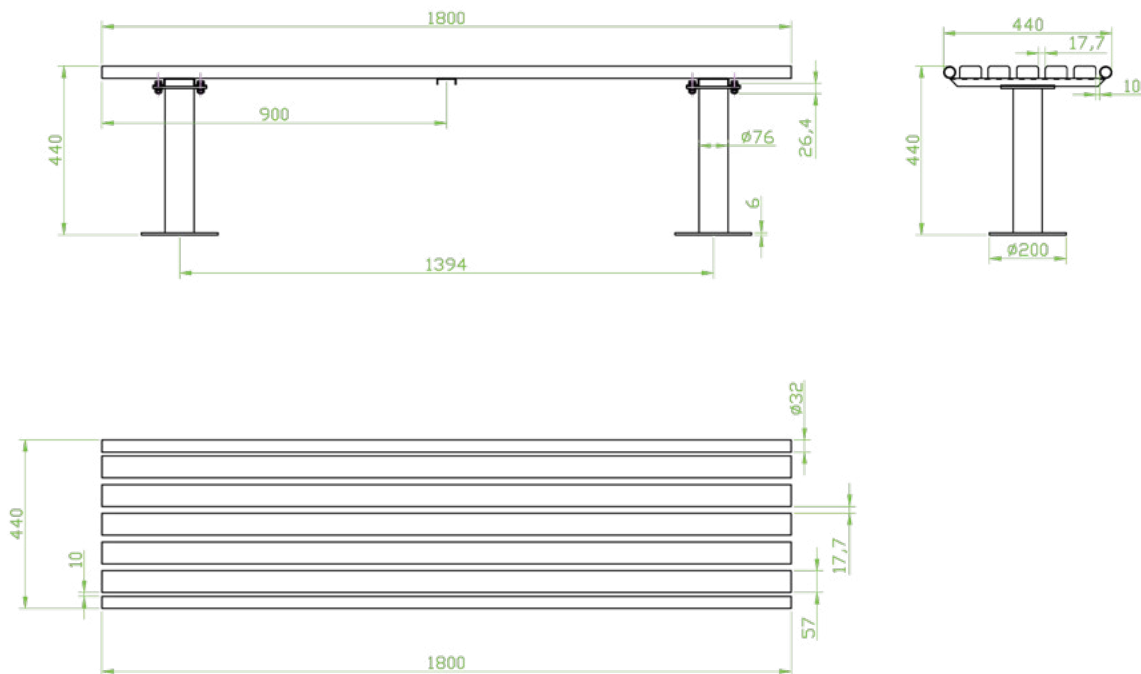

FW37 PARK BENCH WITHOUT BACKREST

Materials : Composite and structure in 201 stainless steel with outdoor powder coating.

Installation : This bench must be fixed on the ground, properly anchored.

Colors : Choices according to the chart.

Total dimensions : Height : 17" Width : 72" Depth : 17" Weight : 35,5 kg

Plan measures in millimeters

* The Composite surfaces are covered with UV spray coating to prevent discoloration.