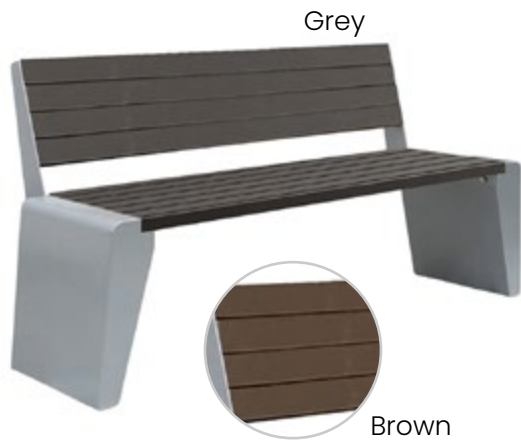

# FW32 PARK BENCH WITH BACKREST

Materials : Composite and structure in 201 stainless steel with outdoor powder coating.

Installation : This bench must be fixed on the ground, properly anchored.

Colors : Brown or grey

Total dimensions : Height : 30" Width : 72" Depth : 22" Weight : 64 kg

Plan measures in millimeters