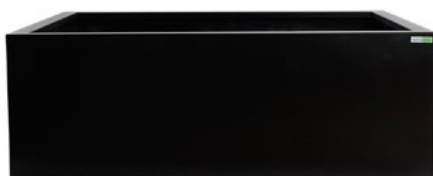

Tables, chairs, sofas and more

C168253 | 53.5 x 26 x 28"

3-seater sofa with cushions, dark aluminium structure.

Price: \$2499.99

S88432 | 12 x 82 x 29"

Dark grey textilene lounge chair, aluminium structure.

Price: \$799.99

S04711TX | 12 x 82 x 29"

Light grey textilene lounge chair, aluminium structure.

Price: \$749.99

Flower boxes

Black painted stainless steel flower boxes with drainage hole for water.

FBI1NOIR | 14 x 31 x 14"

Price: \$529.99

FBIH1NOIR | 18 x 39 x 18"

Price: \$729.99

FBL1NOIR | 15 x 43 x 37"

Price: \$1089.99

FBM1NOIR | 12 x 36 x 31"

Price: \$879.99

MB23NOIRTP | 28.5 x 9 23.5