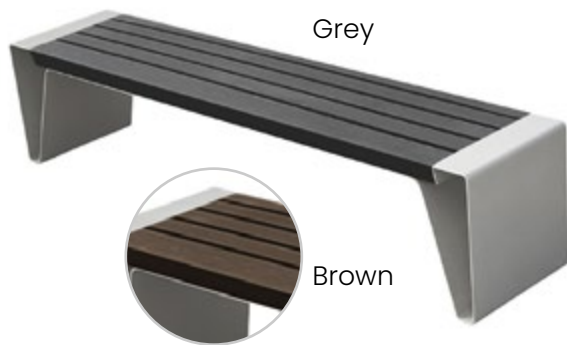

# FW75 PARK BENCH WITHOUT BACKREST

Materials : Composite and structure in 201 stainless steel with outdoor powder coating.

Installation : This bench must be fixed on the ground, properly anchored.

Colors : Brown or grey